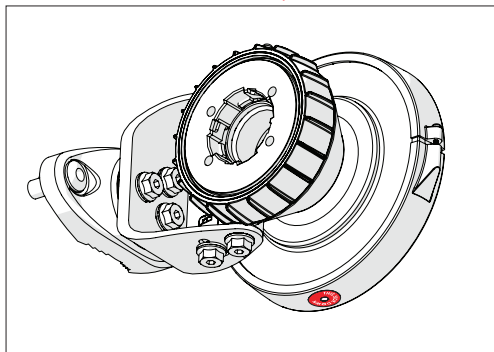

Symmetrical Horn SH-TP 5-90

Pre - Installation

The antenna is pre-assembled for installation on the left side of the pole.
If you need to swap to use the right side of the pole, see page 10.

Ensure that the water drain points downwards!

1 If the locking screw was used,

2

unscrew it by about 10 mm
before unlocking the TwisPort mechanism.

3

* TwisPort™ Adaptor or SIMPER™ Radio sold separately.

Symmetrical Horn SH-TP 5-90

Pre - Installation

Optional: Right side of the pole mounting.

Symmetrical Horn SH-TP 5-90

11

Pre - Installation

Optional: Right side of the pole mounting.

Symmetrical Horn SH-TP 5-90

12

Pre - Installation

Optional: Right side of the pole mounting.

Symmetrical Horn SH-TP 5-90

13

Pre - Installation

Optional: Right side of the pole mounting, continue on page 5.

Ensure that the water drain points downwards!

Compatible Devices

RF elements®

any TwistPort™ Adaptor