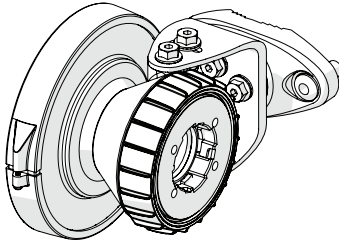

Symmetrical Horn SH-TP 5-90

SYMMETRICAL HORN ANTENNA WITH TWISTPORT CONNECTOR
AND CARRIER CLASS PERFORMANCE

Symmetrical Horn SH-TP 5-90

3

Package Contents

Number	Description	Quantity
1	SH-TP 5-90 Body	1x
2	SH-TP 5-90 Bracket	1x
3	M8 x 42,5mm Screw	2x
4	M8 x 73,5mm Screw	2x
5	2,9 x 16 mm lock Screw	1x

Symmetrical Horn SH-TP 5-90

Pre - Installation

The antenna is pre-assembled for installation on the left side of the pole.
If you need to swap to use the right side of the pole, see page 10.

Ensure that the water drain points downwards!

1

2 **Optional:** Install the 2.9 x 16mm locking screw.

Tighten the locking screw to secure the TwisPort lock mechanism.

*TwistPort™ Adaptor or SIMPER™ Radio sold separately.

Symmetrical Horn SH-TP 5-90

Installation Guide