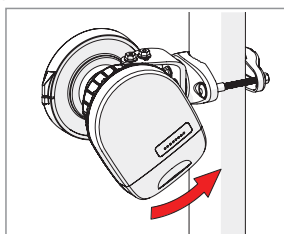

1

2 **Optional:** Install the 2.9 x 16mm locking screw.

Tighten the locking screw to secure the TwisPort lock mechanism.

*TwistPort™ Adaptor or SIMPER™ Radio sold separately.

Symmetrical Horn SH-TP 5-90

Installation Guide

1 If the locking screw was used,

2

unscrew it by about 10 mm
before unlocking the TwisPort mechanism.

3

* TwisPort™ Adaptor or SIMPER™ Radio sold separately.

Symmetrical Horn SH-TP 5-90

Pre - Installation

Optional: Right side of the pole mounting.

Symmetrical Horn SH-TP 5-90

11

Pre - Installation

Optional: Right side of the pole mounting.

Symmetrical Horn SH-TP 5-90

12

Pre - Installation

Optional: Right side of the pole mounting.