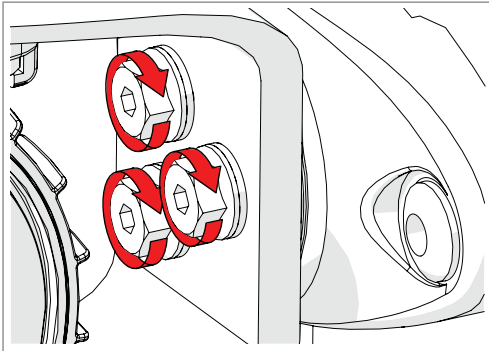

Symmetrical Horn SH-TP 5-90

SYMMETRICAL HORN ANTENNA WITH TWISTPORT CONNECTOR
AND CARRIER CLASS PERFORMANCE

Symmetrical Horn SH-TP 5-90

3

Package Contents

Number	Description	Quantity
1	SH-TP 5-90 Body	1x
2	SH-TP 5-90 Bracket	1x
3	M8 x 42,5mm Screw	2x
4	M8 x 73,5mm Screw	2x
5	2,9 x 16 mm lock Screw	1x

Symmetrical Horn SH-TP 5-90

Pre - Installation

The antenna is pre-assembled for installation on the left side of the pole.
If you need to swap to use the right side of the pole, see page 10.

Ensure that the water drain points downwards!

Symmetrical Horn SH-TP 5-90

Pole Installation

Symmetrical Horn SH-TP 5-90

Installation Guide

Symmetrical Horn SH-TP 5-90

Installation Guide

Symmetrical Horn SH-TP 5-90

Installation Guide

1

2 **Optional:** Install the 2.9 x 16mm locking screw.

Tighten the locking screw to secure the TwisPort lock mechanism.

*TwistPort™ Adaptor or SIMPER™ Radio sold separately.

Symmetrical Horn SH-TP 5-90

Installation Guide