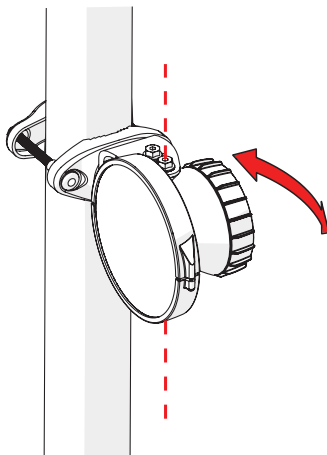

Symmetrical Horn SH-TP 5-90

SYMMETRICAL HORN ANTENNA WITH TWISTPORT CONNECTOR
AND CARRIER CLASS PERFORMANCE

Symmetrical Horn SH-TP 5-90

3

Package Contents

Number	Description	Quantity
1	SH-TP 5-90 Body	1x
2	SH-TP 5-90 Bracket	1x
3	M8 x 42,5mm Screw	2x
4	M8 x 73,5mm Screw	2x
5	2,9 x 16 mm lock Screw	1x

Symmetrical Horn SH-TP 5-90

Pre - Installation

The antenna is pre-assembled for installation on the left side of the pole.
If you need to swap to use the right side of the pole, see page 10.

Ensure that the water drain points downwards!

Symmetrical Horn SH-TP 5-90

Pole Installation

Symmetrical Horn SH-TP 5-90

Installation Guide

Symmetrical Horn SH-TP 5-90

Installation Guide

Symmetrical Horn SH-TP 5-90

Installation Guide

1

2 **Optional:** Install the 2.9 x 16mm locking screw.

Tighten the locking screw to secure the TwisPort lock mechanism.

*TwistPort™ Adaptor or SIMPER™ Radio sold separately.

Symmetrical Horn SH-TP 5-90

Installation Guide