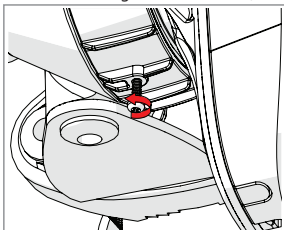

Symmetrical Horn SH-TP 5-90

Pre - Installation

The antenna is pre-assembled for installation on the left side of the pole.
If you need to swap to use the right side of the pole, see page 10.

Ensure that the water drain points downwards!

1

2 **Optional:** Install the 2.9 x 16mm locking screw.

Tighten the locking screw to secure the TwisPort lock mechanism.

*TwistPort™ Adaptor or SIMPER™ Radio sold separately.

Symmetrical Horn SH-TP 5-90

Installation Guide

1 If the locking screw was used,

2

unscrew it by about 10 mm
before unlocking the TwisPort mechanism.

3

* TwisPort™ Adaptor or SIMPER™ Radio sold separately.

Symmetrical Horn SH-TP 5-90

Pre - Installation

Optional: Right side of the pole mounting.