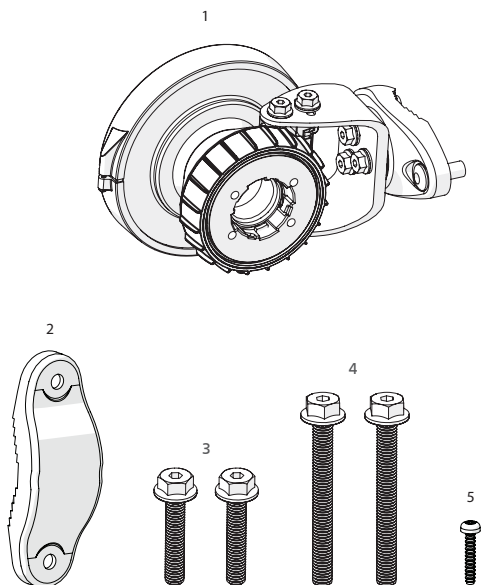

Symmetrical Horn SH-TP 5-90

SYMMETRICAL HORN ANTENNA WITH TWISTPORT CONNECTOR
AND CARRIER CLASS PERFORMANCE

Symmetrical Horn SH-TP 5-90

3

Package Contents

Number	Description	Quantity
1	SH-TP 5-90 Body	1x
2	SH-TP 5-90 Bracket	1x
3	M8 x 42,5mm Screw	2x
4	M8 x 73,5mm Screw	2x
5	2,9 x 16 mm lock Screw	1x

Symmetrical Horn SH-TP 5-90

Pre - Installation

The antenna is pre-assembled for installation on the left side of the pole.
If you need to swap to use the right side of the pole, see page 10.

Ensure that the water drain points downwards!

1

2 **Optional:** Install the 2.9 x 16mm locking screw.

Tighten the locking screw to secure the TwisPort lock mechanism.

*TwistPort™ Adaptor or SIMPER™ Radio sold separately.

Symmetrical Horn SH-TP 5-90

Installation Guide

1 If the locking screw was used,

2

unscrew it by about 10 mm
before unlocking the TwisPort mechanism.

3

* TwisPort™ Adaptor or SIMPER™ Radio sold separately.

Symmetrical Horn SH-TP 5-90

Pre - Installation

Optional: Right side of the pole mounting.