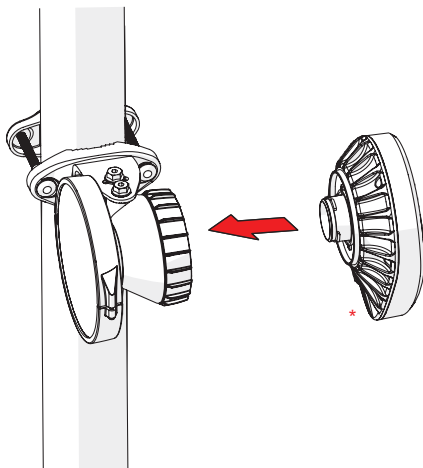

Symmetrical Horn SH-TP 5-90

SYMMETRICAL HORN ANTENNA WITH TWISTPORT CONNECTOR
AND CARRIER CLASS PERFORMANCE

Symmetrical Horn SH-TP 5-90

3

Package Contents

Number	Description	Quantity
1	SH-TP 5-90 Body	1x
2	SH-TP 5-90 Bracket	1x
3	M8 x 42,5mm Screw	2x
4	M8 x 73,5mm Screw	2x
5	2,9 x 16 mm lock Screw	1x

Symmetrical Horn SH-TP 5-90

Pre - Installation

The antenna is pre-assembled for installation on the left side of the pole.
If you need to swap to use the right side of the pole, see page 10.

Ensure that the water drain points downwards!

Symmetrical Horn SH-TP 5-90

Pole Installation

Symmetrical Horn SH-TP 5-90

Installation Guide

Symmetrical Horn SH-TP 5-90

Installation Guide

Symmetrical Horn SH-TP 5-90

Installation Guide

1

2 **Optional:** Install the 2.9 x 16mm locking screw.

Tighten the locking screw to secure the TwisPort lock mechanism.

*TwistPort™ Adaptor or SIMPER™ Radio sold separately.

Symmetrical Horn SH-TP 5-90

Installation Guide