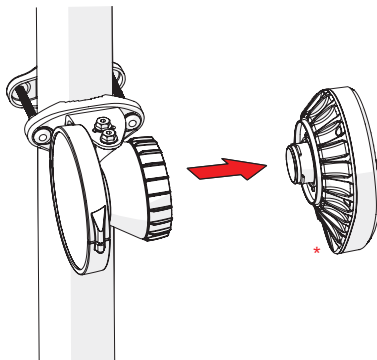

Symmetrical Horn SH-TP 5-90

Pre - Installation

The antenna is pre-assembled for installation on the left side of the pole.
If you need to swap to use the right side of the pole, see page 10.

Ensure that the water drain points downwards!

1

2 **Optional:** Install the 2.9 x 16mm locking screw.

Tighten the locking screw to secure the TwisPort lock mechanism.

*TwistPort™ Adaptor or SIMPER™ Radio sold separately.

Symmetrical Horn SH-TP 5-90

Installation Guide

1 If the locking screw was used,

2

unscrew it by about 10 mm
before unlocking the TwisPort mechanism.

3

* TwisPort™ Adaptor or SIMPER™ Radio sold separately.

Symmetrical Horn SH-TP 5-90

Pre - Installation

Optional: Right side of the pole mounting.

Symmetrical Horn SH-TP 5-90

11

Pre - Installation

Optional: Right side of the pole mounting.

Symmetrical Horn SH-TP 5-90

12

Pre - Installation

Optional: Right side of the pole mounting.