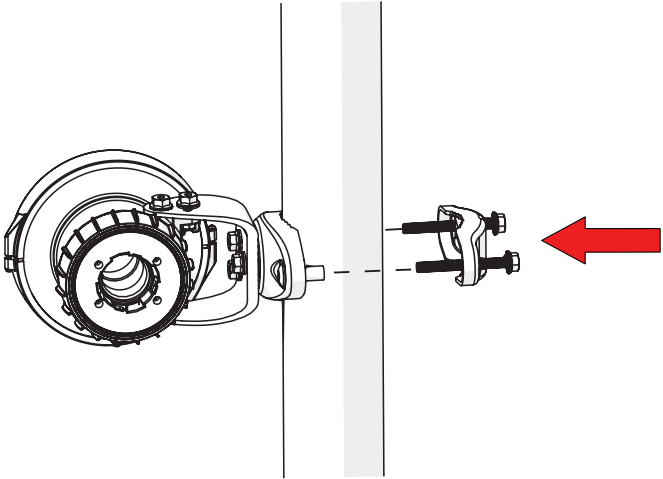

Symmetrical Horn SH-TP 5-90

SYMMETRICAL HORN ANTENNA WITH TWISTPORT CONNECTOR
AND CARRIER CLASS PERFORMANCE

Symmetrical Horn SH-TP 5-90

3

Package Contents

Number	Description	Quantity
1	SH-TP 5-90 Body	1x
2	SH-TP 5-90 Bracket	1x
3	M8 x 42,5mm Screw	2x
4	M8 x 73,5mm Screw	2x
5	2,9 x 16 mm lock Screw	1x

Symmetrical Horn SH-TP 5-90

Pre - Installation

The antenna is pre-assembled for installation on the left side of the pole.
If you need to swap to use the right side of the pole, see page 10.

Ensure that the water drain points downwards!

Symmetrical Horn SH-TP 5-90

Pole Installation

Symmetrical Horn SH-TP 5-90

Installation Guide

Symmetrical Horn SH-TP 5-90

Installation Guide

Symmetrical Horn SH-TP 5-90

Installation Guide

1

2 **Optional:** Install the 2.9 x 16mm locking screw.

Tighten the locking screw to secure the TwisPort lock mechanism.

*TwistPort™ Adaptor or SIMPER™ Radio sold separately.

Symmetrical Horn SH-TP 5-90

Installation Guide