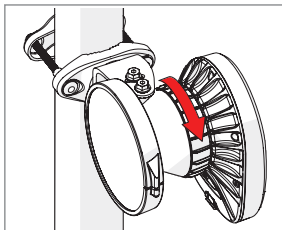

Symmetrical Horn SH-TP 5-90

Pre - Installation

The antenna is pre-assembled for installation on the left side of the pole.
If you need to swap to use the right side of the pole, see page 10.

Ensure that the water drain points downwards!

Symmetrical Horn SH-TP 5-90

Pole Installation

Symmetrical Horn SH-TP 5-90

Installation Guide

Symmetrical Horn SH-TP 5-90

Installation Guide

Symmetrical Horn SH-TP 5-90

Installation Guide

1

2 **Optional:** Install the 2.9 x 16mm locking screw.

Tighten the locking screw to secure the TwisPort lock mechanism.

*TwistPort™ Adaptor or SIMPER™ Radio sold separately.

Symmetrical Horn SH-TP 5-90

Installation Guide

1 If the locking screw was used,

2

unscrew it by about 10 mm
before unlocking the TwisPort mechanism.

3

* TwisPort™ Adaptor or SIMPER™ Radio sold separately.

Symmetrical Horn SH-TP 5-90

Pre - Installation

Optional: Right side of the pole mounting.