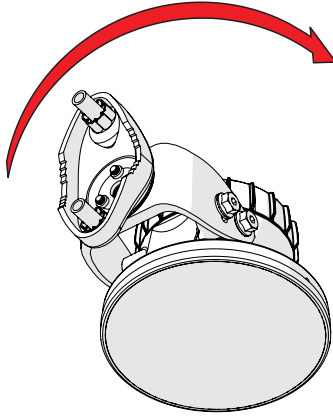

Symmetrical Horn SH-TP 5-90

Pre - Installation

The antenna is pre-assembled for installation on the left side of the pole.
If you need to swap to use the right side of the pole, see page 10.

Ensure that the water drain points downwards!

1

2 **Optional:** Install the 2.9 x 16mm locking screw.

Tighten the locking screw to secure the TwisPort lock mechanism.

*TwistPort™ Adaptor or SIMPER™ Radio sold separately.

Symmetrical Horn SH-TP 5-90

Installation Guide

1 If the locking screw was used,

2

unscrew it by about 10 mm
before unlocking the TwisPort mechanism.

3

* TwisPort™ Adaptor or SIMPER™ Radio sold separately.

Symmetrical Horn SH-TP 5-90

Pre - Installation

Optional: Right side of the pole mounting.

Symmetrical Horn SH-TP 5-90

11

Pre - Installation

Optional: Right side of the pole mounting.

Symmetrical Horn SH-TP 5-90

12

Pre - Installation

Optional: Right side of the pole mounting.