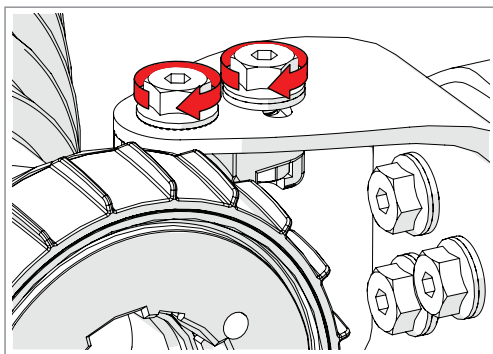

Symmetrical Horn SH-TP 5-90

SYMMETRICAL HORN ANTENNA WITH TWISTPORT CONNECTOR
AND CARRIER CLASS PERFORMANCE

Symmetrical Horn SH-TP 5-90

3

Package Contents

Number	Description	Quantity
1	SH-TP 5-90 Body	1x
2	SH-TP 5-90 Bracket	1x
3	M8 x 42,5mm Screw	2x
4	M8 x 73,5mm Screw	2x
5	2,9 x 16 mm lock Screw	1x

Symmetrical Horn SH-TP 5-90

Pre - Installation

The antenna is pre-assembled for installation on the left side of the pole.
If you need to swap to use the right side of the pole, see page 10.

Ensure that the water drain points downwards!

Symmetrical Horn SH-TP 5-90

Pole Installation

Symmetrical Horn SH-TP 5-90

Installation Guide

Symmetrical Horn SH-TP 5-90

Installation Guide

Symmetrical Horn SH-TP 5-90

Installation Guide

1

2 **Optional:** Install the 2.9 x 16mm locking screw.

Tighten the locking screw to secure the TwisPort lock mechanism.

*TwistPort™ Adaptor or SIMPER™ Radio sold separately.

Symmetrical Horn SH-TP 5-90

Installation Guide