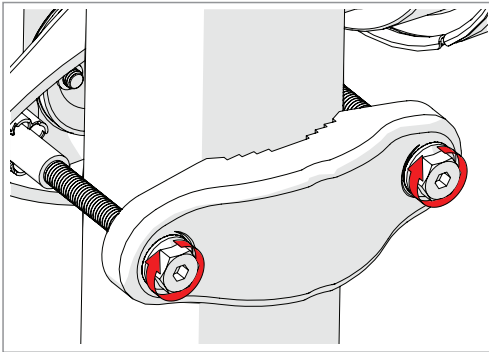

Symmetrical Horn SH-TP 5-90

SYMMETRICAL HORN ANTENNA WITH TWISTPORT CONNECTOR
AND CARRIER CLASS PERFORMANCE

Symmetrical Horn SH-TP 5-90

3

Package Contents

Number	Description	Quantity
1	SH-TP 5-90 Body	1x
2	SH-TP 5-90 Bracket	1x
3	M8 x 42,5mm Screw	2x
4	M8 x 73,5mm Screw	2x
5	2,9 x 16 mm lock Screw	1x

Symmetrical Horn SH-TP 5-90

Pre - Installation

The antenna is pre-assembled for installation on the left side of the pole.
If you need to swap to use the right side of the pole, see page 10.

Ensure that the water drain points downwards!

Symmetrical Horn SH-TP 5-90

Pole Installation

Symmetrical Horn SH-TP 5-90

Installation Guide

Symmetrical Horn SH-TP 5-90

Installation Guide

Symmetrical Horn SH-TP 5-90

Installation Guide

1

2 **Optional:** Install the 2.9 x 16mm locking screw.

Tighten the locking screw to secure the TwisPort lock mechanism.

*TwistPort™ Adaptor or SIMPER™ Radio sold separately.

Symmetrical Horn SH-TP 5-90

Installation Guide