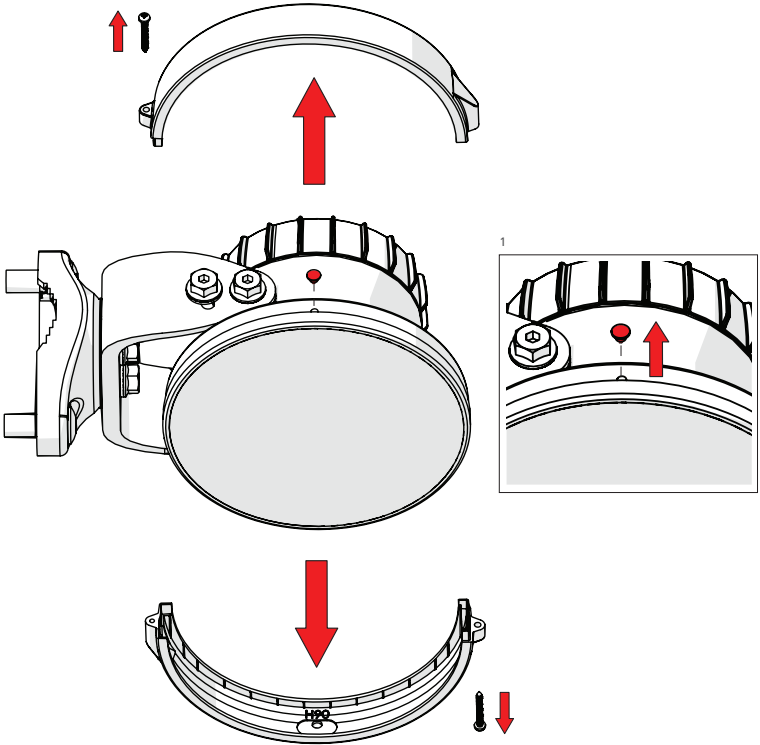

Symmetrical Horn SH-TP 5-90

Pre - Installation

The antenna is pre-assembled for installation on the left side of the pole.
If you need to swap to use the right side of the pole, see page 10.

Ensure that the water drain points downwards!

1

2 **Optional:** Install the 2.9 x 16mm locking screw.

Tighten the locking screw to secure the TwisPort lock mechanism.

*TwistPort™ Adaptor or SIMPER™ Radio sold separately.

Symmetrical Horn SH-TP 5-90

Installation Guide

1 If the locking screw was used,

2

unscrew it by about 10 mm
before unlocking the TwisPort mechanism.

3

* TwisPort™ Adaptor or SIMPER™ Radio sold separately.

Symmetrical Horn SH-TP 5-90

Pre - Installation

Optional: Right side of the pole mounting.

Symmetrical Horn SH-TP 5-90

11

Pre - Installation

Optional: Right side of the pole mounting.

Symmetrical Horn SH-TP 5-90

12

Pre - Installation

Optional: Right side of the pole mounting.