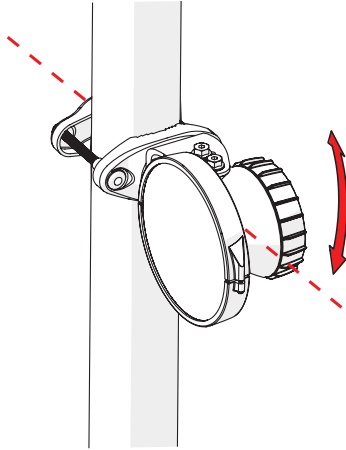

Symmetrical Horn SH-TP 5-90

Installation Guide