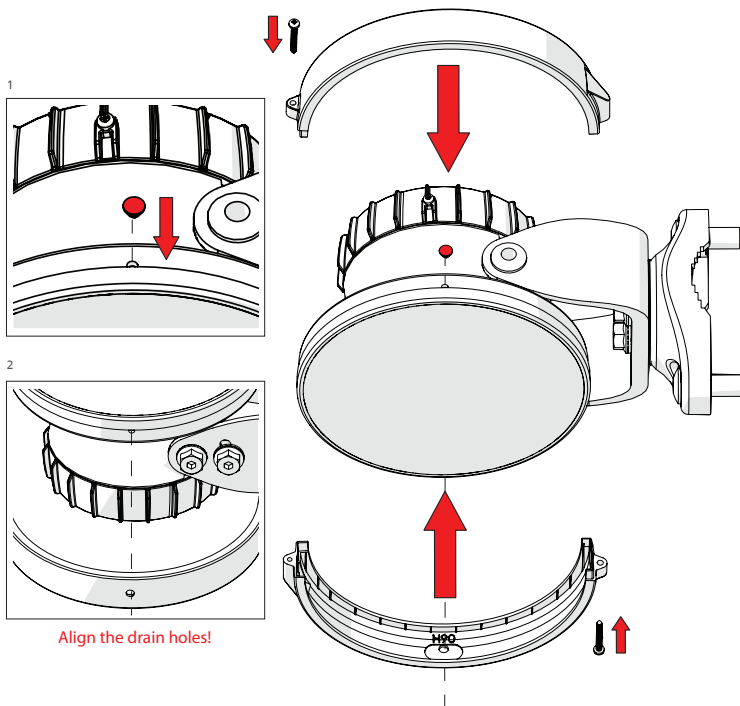

1

2 **Optional:** Install the 2.9 x 16mm locking screw.

Tighten the locking screw to secure the TwisPort lock mechanism.

*TwistPort™ Adaptor or SIMPER™ Radio sold separately.

Symmetrical Horn SH-TP 5-90

Installation Guide

1 If the locking screw was used,

2

unscrew it by about 10 mm
before unlocking the TwisPort mechanism.

3

* TwisPort™ Adaptor or SIMPER™ Radio sold separately.

Symmetrical Horn SH-TP 5-90

Pre - Installation

Optional: Right side of the pole mounting.

Symmetrical Horn SH-TP 5-90

11

Pre - Installation

Optional: Right side of the pole mounting.

Symmetrical Horn SH-TP 5-90

12

Pre - Installation

Optional: Right side of the pole mounting.

Symmetrical Horn SH-TP 5-90

13

Pre - Installation

Optional: Right side of the pole mounting, continue on page 5.

Ensure that the water drain points downwards!

Compatible Devices

RF elements®

any TwistPort™ Adaptor