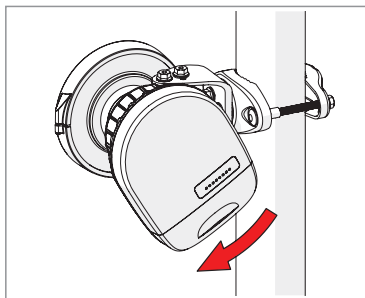

Symmetrical Horn SH-TP 5-90

Pre - Installation

The antenna is pre-assembled for installation on the left side of the pole.
If you need to swap to use the right side of the pole, see page 10.

Ensure that the water drain points downwards!

Symmetrical Horn SH-TP 5-90

Pole Installation

Symmetrical Horn SH-TP 5-90

Installation Guide

Symmetrical Horn SH-TP 5-90

Installation Guide

Symmetrical Horn SH-TP 5-90

Installation Guide

1

2 **Optional:** Install the 2.9 x 16mm locking screw.

Tighten the locking screw to secure the TwisPort lock mechanism.

*TwistPort™ Adaptor or SIMPER™ Radio sold separately.

Symmetrical Horn SH-TP 5-90

Installation Guide