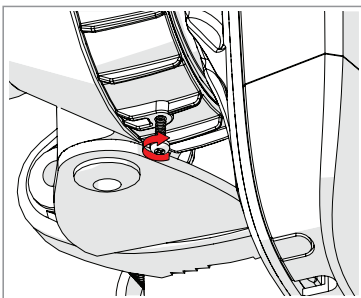

Symmetrical Horn SH-TP 5-90

Pre - Installation

The antenna is pre-assembled for installation on the left side of the pole.
If you need to swap to use the right side of the pole, see page 10.

Ensure that the water drain points downwards!

Symmetrical Horn SH-TP 5-90

Pole Installation

Symmetrical Horn SH-TP 5-90

Installation Guide

Symmetrical Horn SH-TP 5-90

Installation Guide

Symmetrical Horn SH-TP 5-90

Installation Guide

1

2 **Optional:** Install the 2.9 x 16mm locking screw.

Tighten the locking screw to secure the TwisPort lock mechanism.

*TwistPort™ Adaptor or SIMPER™ Radio sold separately.

Symmetrical Horn SH-TP 5-90

Installation Guide