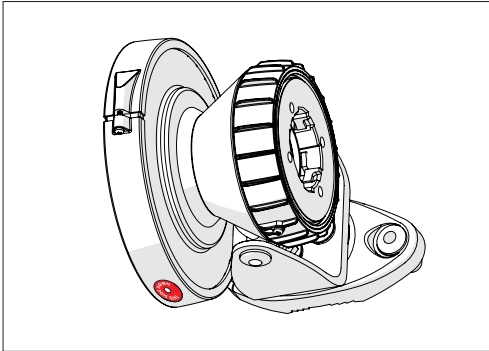

Symmetrical Horn SH-TP 5-90

SYMMETRICAL HORN ANTENNA WITH TWISTPORT CONNECTOR
AND CARRIER CLASS PERFORMANCE

Symmetrical Horn SH-TP 5-90

3

Package Contents

Number	Description	Quantity
1	SH-TP 5-90 Body	1x
2	SH-TP 5-90 Bracket	1x
3	M8 x 42,5mm Screw	2x
4	M8 x 73,5mm Screw	2x
5	2,9 x 16 mm lock Screw	1x

Symmetrical Horn SH-TP 5-90

Pre - Installation

The antenna is pre-assembled for installation on the left side of the pole.
If you need to swap to use the right side of the pole, see page 10.

Ensure that the water drain points downwards!

1

2 **Optional:** Install the 2.9 x 16mm locking screw.

Tighten the locking screw to secure the TwisPort lock mechanism.

*TwistPort™ Adaptor or SIMPER™ Radio sold separately.

Symmetrical Horn SH-TP 5-90

Installation Guide

1 If the locking screw was used,

2

unscrew it by about 10 mm
before unlocking the TwisPort mechanism.

3

* TwisPort™ Adaptor or SIMPER™ Radio sold separately.

Symmetrical Horn SH-TP 5-90

Pre - Installation

Optional: Right side of the pole mounting.