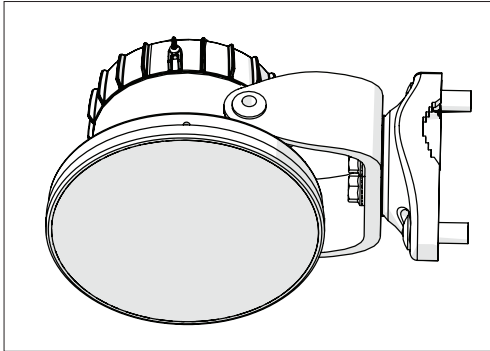

Symmetrical Horn SH-TP 5-90

Pre - Installation

The antenna is pre-assembled for installation on the left side of the pole.
If you need to swap to use the right side of the pole, see page 10.

Ensure that the water drain points downwards!

1

2 **Optional:** Install the 2.9 x 16mm locking screw.

Tighten the locking screw to secure the TwisPort lock mechanism.

*TwistPort™ Adaptor or SIMPER™ Radio sold separately.

Symmetrical Horn SH-TP 5-90

Installation Guide

1 If the locking screw was used,

2

unscrew it by about 10 mm
before unlocking the TwisPort mechanism.

3

* TwisPort™ Adaptor or SIMPER™ Radio sold separately.

Symmetrical Horn SH-TP 5-90

Pre - Installation

Optional: Right side of the pole mounting.

Symmetrical Horn SH-TP 5-90

11

Pre - Installation

Optional: Right side of the pole mounting.

Symmetrical Horn SH-TP 5-90

12

Pre - Installation

Optional: Right side of the pole mounting.