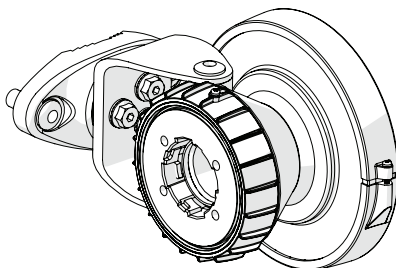

Symmetrical Horn SH-TP 5-90

Pre - Installation

The antenna is pre-assembled for installation on the left side of the pole.
If you need to swap to use the right side of the pole, see page 10.

Ensure that the water drain points downwards!

1 If the locking screw was used,

2

unscrew it by about 10 mm
before unlocking the TwisPort mechanism.

3

* TwisPort™ Adaptor or SIMPER™ Radio sold separately.

Symmetrical Horn SH-TP 5-90

Pre - Installation

Optional: Right side of the pole mounting.

Symmetrical Horn SH-TP 5-90

11

Pre - Installation

Optional: Right side of the pole mounting.

Symmetrical Horn SH-TP 5-90

12

Pre - Installation

Optional: Right side of the pole mounting.

Symmetrical Horn SH-TP 5-90

13

Pre - Installation

Optional: Right side of the pole mounting, continue on page 5.

Ensure that the water drain points downwards!

Compatible Devices

RF elements®

any TwistPort™ Adaptor